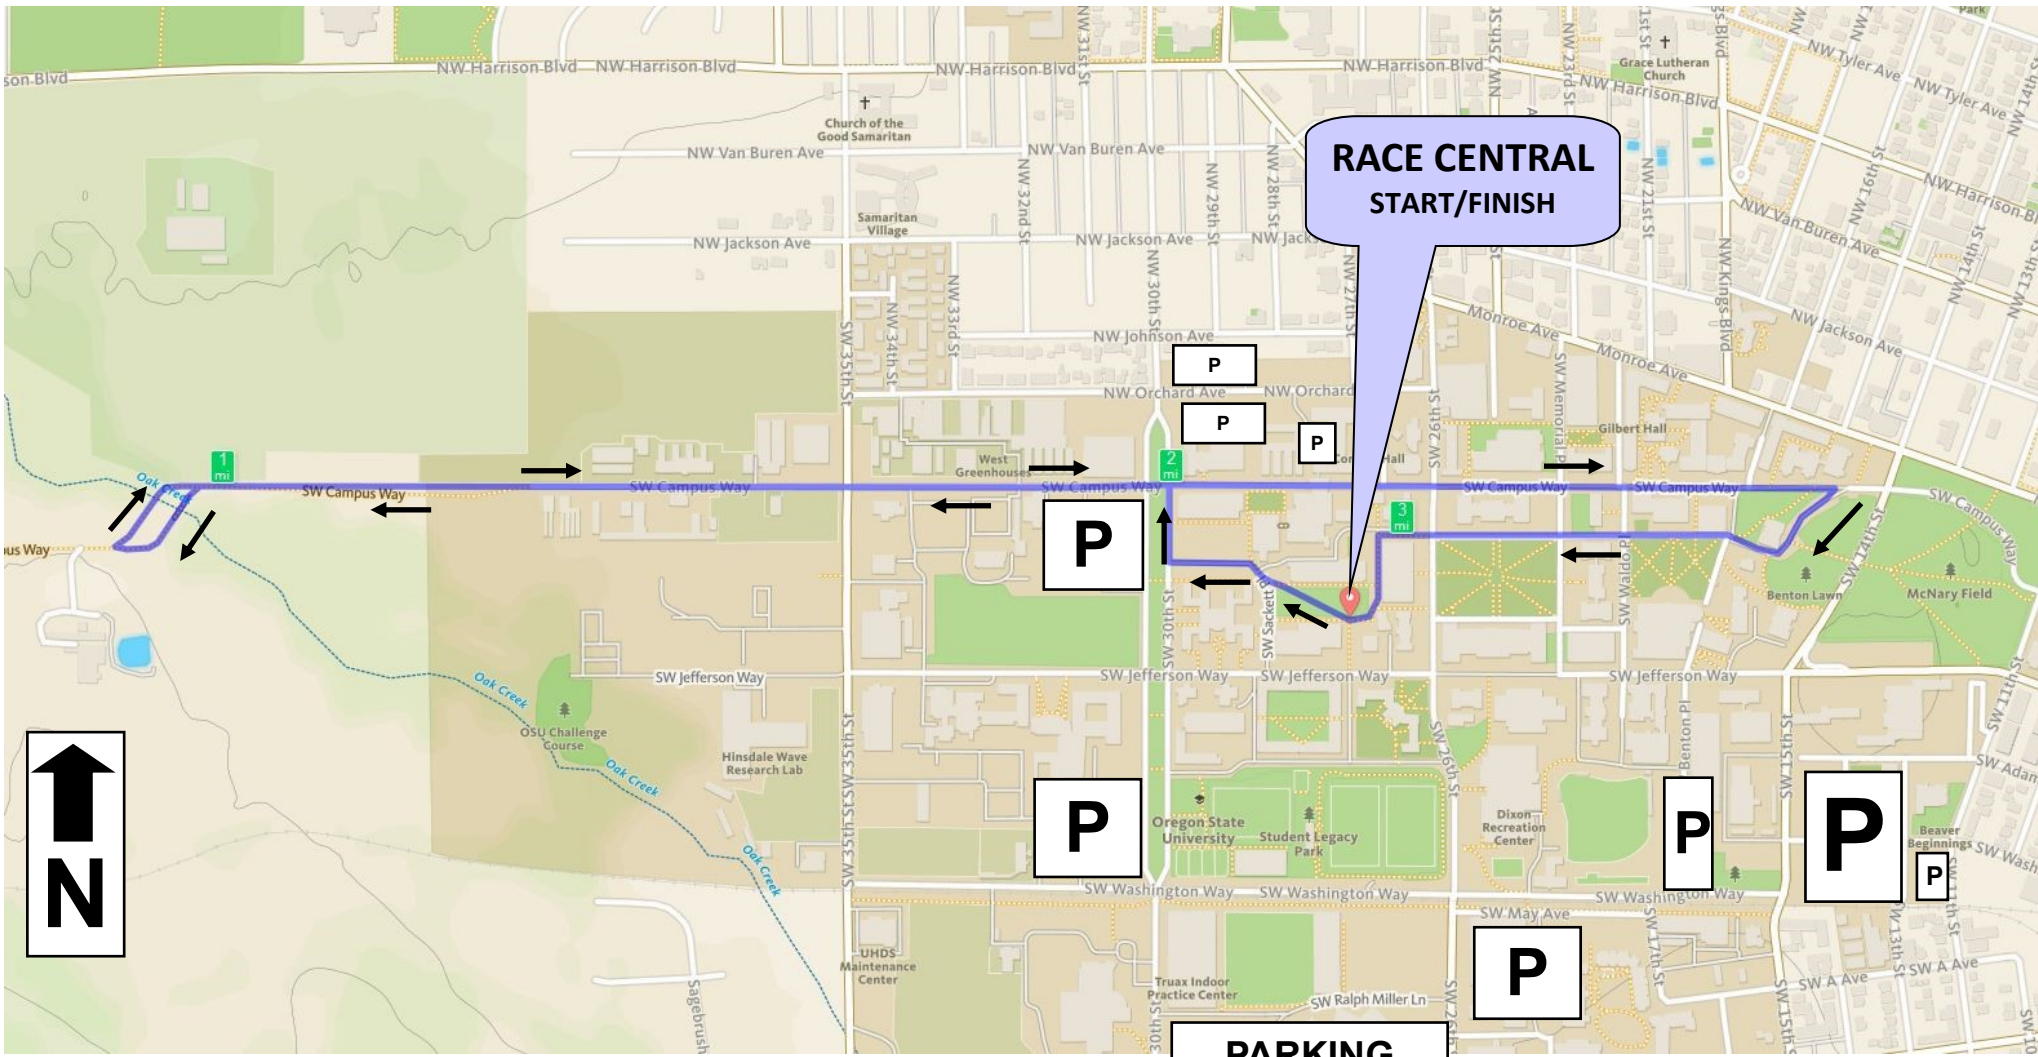

CARDV Run/Walk • Saturday, May 13, 2022
Austin Hall Quad, Oregon State University
Race Central opens at 8:00a/Events start at 9:00a

Legend:

P PARKING

PARKING
(Reser Stadium)

See next page

CARDV Run/Walk • Saturday, May 13, 2022

Austin Hall Quad, Oregon State University

Race Central opens at 8:00a/Events start at 9:00a

Race Central

Race Central is located in the quad between:

- Austin Hall (2751 SW Jefferson Way) and the
- Learning Innovations Center- LInC (165 SW Sacket Place) on Oregon State University Campus

Packet Pick-Up

- Fri. May 12th, 3:00-6:30pm at Western Building, 850 SW 35th St., Corvallis, OR
- Sat. May 13th, 8:00-8:45am at Race Central

Race Day Schedule

- Saturday, May 13, 2022
- 8:00-8:45am: Check-In and Day-Of Registration Open
- 8:45a.m: Prizes & Awards
(Unclaimed shirts become available for purchase.)
- 9:00am: 5K Run/Walk Starts
- 10:30am: Kid's' Dash Starts

Parking (Please observe all OSU and City parking regulations)

The closest parking lots to Race Central are:

- 30th, between Campus Way and Jefferson Way
- 30th, between Jefferson Way and Washington Way
- Orchard Ave, between 30th and 26th Streets
- Park Terrace Pl, between Monroe Ave and Campus Way
- The Parking Structure, on 26th St and Washington Way