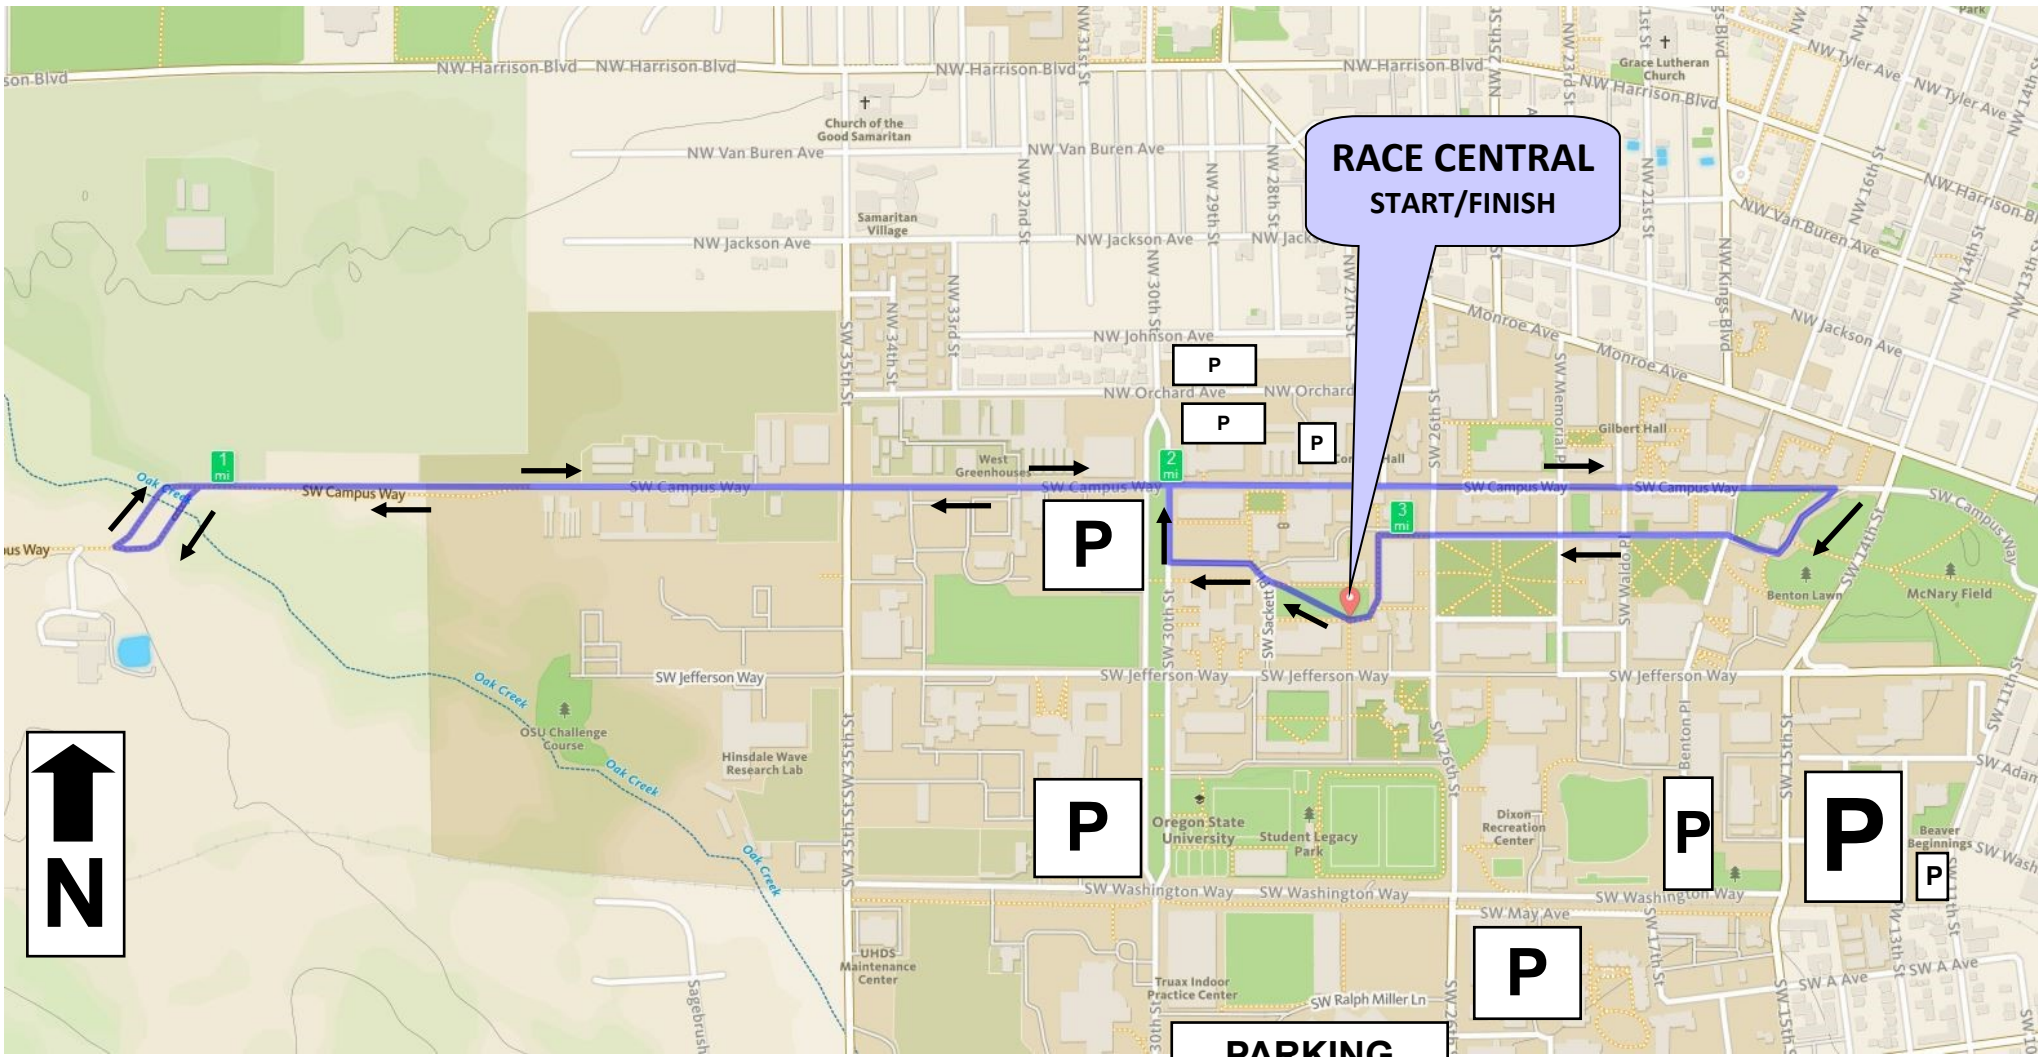

CARDV Run/Walk • Saturday, May 14, 2022
Austin Hall Quad, Oregon State University
Race Central opens at 8:00a/Events start at 9:00a

Legend:
P PARKING

PARKING
(Reser Stadium)

See next page

CARDV Run/Walk • Saturday, May 14, 2022

Austin Hall Quad, Oregon State University

Race Central opens at 8:00a/Events start at 9:00a

Race Central

Race Central is located in the quad between:

- Austin Hall (2751 SW Jefferson Way) and the
- Learning Innovations Center- LInC (165 SW Sacket Place) on Oregon State University Campus

Packet Pick-Up

- Fri. May 13th, 3:00-6:30pm at Western Building, 850 SW 35th St., Corvallis, OR
- Sat. May 14th, 8:00-8:45am at Race Central

Race Day Schedule

- Saturday, May 14, 2022
- 8:00-8:45am: Check-In and Day-Of Registration Open
- 8:45a.m: Prizes & Awards
(Unclaimed shirts become available for purchase.)
- 9:00am: 5K Run/Walk Starts
- 10:30am: Kid's' Dash Starts

Parking

 (Please observe all OSU and City parking regulations)

The closest parking lots to Race Central are:

- 30th, between Campus Way and Jefferson Way
- 30th, between Jefferson Way and Washington Way
- Orchard Ave, between 30th and 26th Streets
- Park Terrace Pl, between Monroe Ave and Campus Way
- The Parking Structure, on 26th St and Washington Way